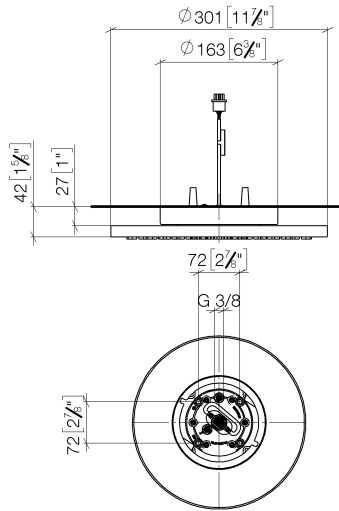

Rain shower for surface-mounted ceiling installation with light 300 mm - Brushed Platinum

TARA

28 032 970

Fits: TARA, LISSÉ, VAIA, META

- rain shower Ø 300 mm
- PURE RAIN, max. flow rate 12 l/min (at 3 bar)
- PURIFY RAIN, max. flow rate 6 l/min (at 3 bar)
- Distance to ceiling from bottom edge of shower 40 mm
- with anti-scale system
- central LED Spot 3000 K
- Provided by customer: Light switch
- For simultaneous control of the jet types, we recommend the xTool thermostat module
- Not suitable for use in a steam room.

Required miscellaneous

Concealed ceiling installation box 35 042 970 90 for surface-mounted ceiling installation with light -

- min. recess depth 90 mm
- max. recess depth 115 mm
- 2x female thread 1/2" connections
- Input 100-240V AC 50-60Hz
- concealed rough parts
- Output 350 mA SELV / Class II
- Provided by customer: Light switch

**Rain shower for surface-mounted ceiling installation with light 300 mm -
Brushed Platinum**

TARA

28 032 970
mm [inches]

Flow rate chart

Certificates

LGA_38400.

28 032 970

Spare parts list

No.	Item Number	Name	Quantity used	Delivery time
1	90 17 20 263 00 90	fixing set	1	2
2	90 24 03 309 01 90	connection	1	2
3	90 24 03 309 00 90	connection	1	2
4	90 10 01 225 00 90	electronic accessories	1	2