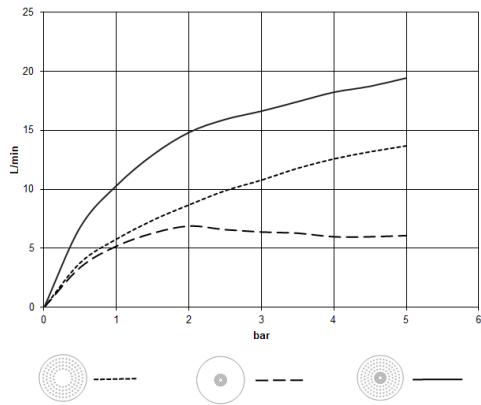

Rain shower for surface-mounted ceiling installation with light 300 mm - Brushed Platinum

TARA

28 032 970

Fits: TARA, LISSÉ, VAIA, META

- rain shower Ø 300 mm
- PURE RAIN, max. flow rate 12 l/min (at 3 bar)
- PURIFY RAIN, max. flow rate 6 l/min (at 3 bar)
- Distance to ceiling from bottom edge of shower 40 mm
- with anti-scale system
- central LED Spot 3000 K
- Provided by customer: Light switch
- For simultaneous control of the jet types, we recommend the xTool thermostat module
- Not suitable for use in a steam room.

Required miscellaneous

Concealed ceiling installation box 35 042 970 90 for surface-mounted ceiling installation with light -

- min. recess depth 90 mm
- max. recess depth 115 mm
- 2x female thread 1/2" connections
- Input 100-240V AC 50-60Hz
- concealed rough parts
- Output 350 mA SELV / Class II
- Provided by customer: Light switch

**Rain shower for surface-mounted ceiling installation with light 300 mm -
Brushed Platinum**

TARA

28 032 970
mm [inches]

Flow rate chart

Certificates

LGA_38400.

28 032 970

Spare parts list